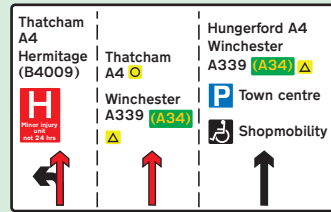

### Public Transport

**By Rail**  
**Thatcham Station**  
 Approximately 5 minutes drive.  
*For information on train operators and train timetables phone National Rail Enquiries on 0845 7484950*

**By Air**  
**Heathrow Airport**  
 Approximately 1 hours drive.  
**Gatwick Airport**  
 Approximately 1½ hours drive.