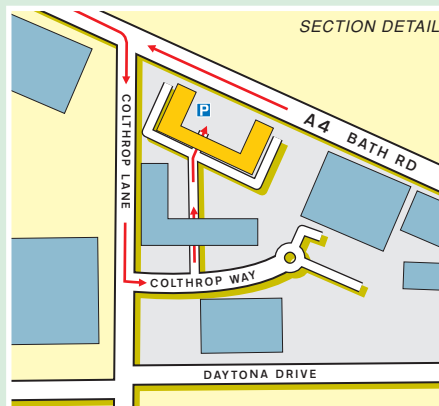

ADVOCO SOLUTIONS

Advoco Solutions Limited

Unit 11 Thatcham Business Village, Colthrop Way, Thatcham, Berkshire, RG19 4LW

Tel: +44 (0)845 2608801 Fax: +44 (0)845 2608802
www.advoco-solutions.co.uk