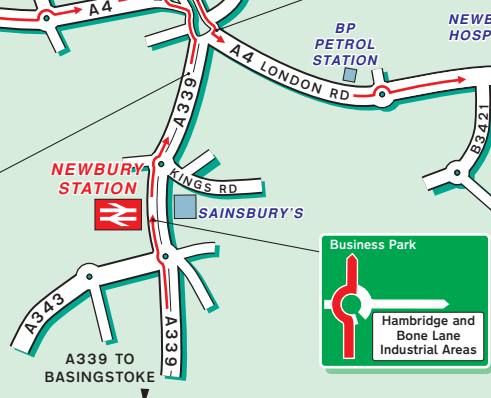

### Public Transport

**By Rail**  
**Thatcham Station**  
 Approximately 5 minutes drive.  
*For information on train operators and train timetables phone National Rail Enquiries on 0845 7484950*

**By Air**  
**Heathrow Airport**  
 Approximately 1 hours drive.  
**Gatwick Airport**  
 Approximately 1½ hours drive.