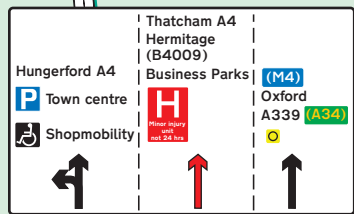

### Public Transport

**By Rail**  
**Thatcham Station**  
 Approximately 5 minutes drive.  
*For information on train operators and train timetables phone National Rail Enquiries on 0845 7484950*

**By Air**  
**Heathrow Airport**  
 Approximately 1 hours drive.  
**Gatwick Airport**  
 Approximately 1½ hours drive.