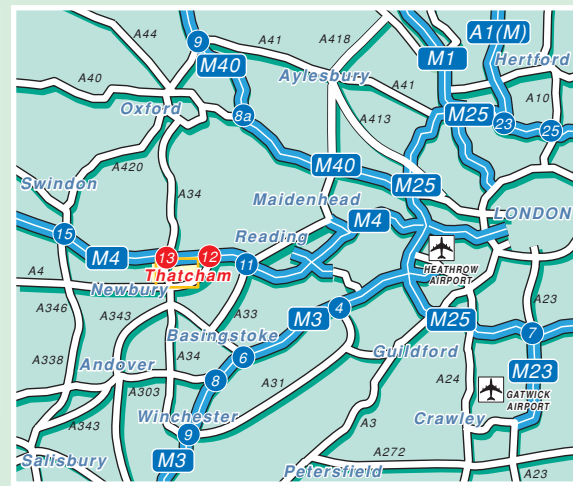

ADVOCO SOLUTIONS

Advoco Solutions Limited

Unit 11 Thatcham Business Village, Colthrop Way, Thatcham, Berkshire, RG19 4LW

Tel: +44 (0)845 2608801 Fax: +44 (0)845 2608802
www.advoco-solutions.co.uk