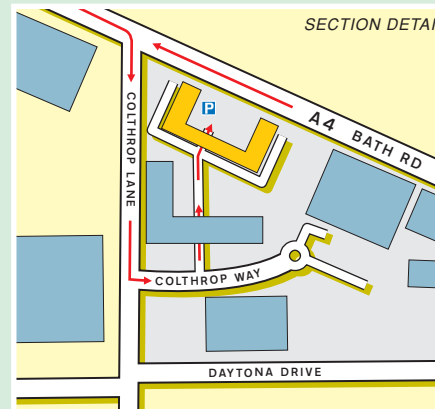

### Public Transport

**By Rail**  
**Thatcham Station**  
 Approximately 5 minutes drive.  
*For information on train operators and train timetables phone National Rail Enquiries on 0845 7484950*

**By Air**  
**Heathrow Airport**  
 Approximately 1 hours drive.  
**Gatwick Airport**  
 Approximately 1½ hours drive.