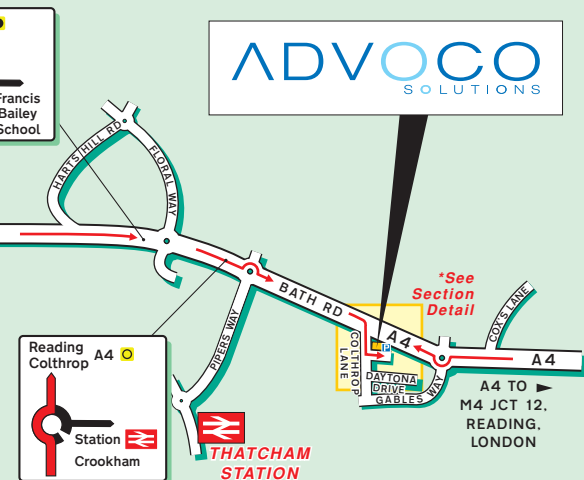

### Public Transport

**By Rail**  
**Thatcham Station**  
 Approximately 5 minutes drive.  
*For information on train operators and train timetables phone National Rail Enquiries on 0845 7484950*

**By Air**  
**Heathrow Airport**  
 Approximately 1 hours drive.  
**Gatwick Airport**  
 Approximately 1½ hours drive.