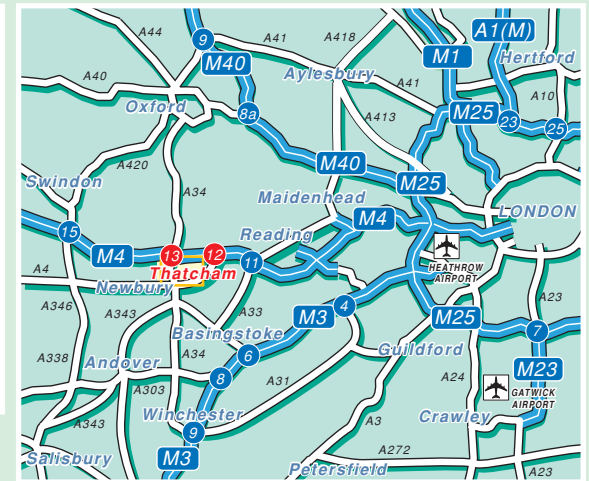

### Public Transport

**By Rail**  
**Thatcham Station**  
 Approximately 5 minutes drive.  
*For information on train operators and train timetables phone National Rail Enquiries on 0845 7484950*

**By Air**  
**Heathrow Airport**  
 Approximately 1 hours drive.  
**Gatwick Airport**  
 Approximately 1½ hours drive.