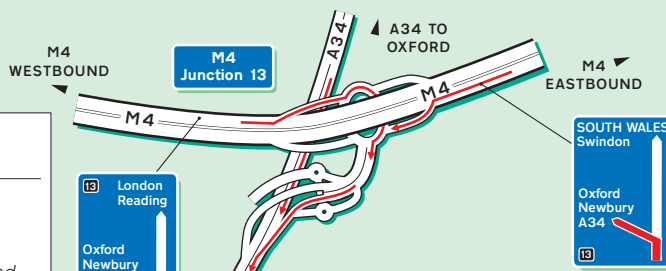

### Public Transport

**By Rail**  
**Thatcham Station**  
 Approximately 5 minutes drive.  
*For information on train operators and train timetables phone National Rail Enquiries on 0845 7484950*

**By Air**  
**Heathrow Airport**  
 Approximately 1 hours drive.  
**Gatwick Airport**  
 Approximately 1½ hours drive.